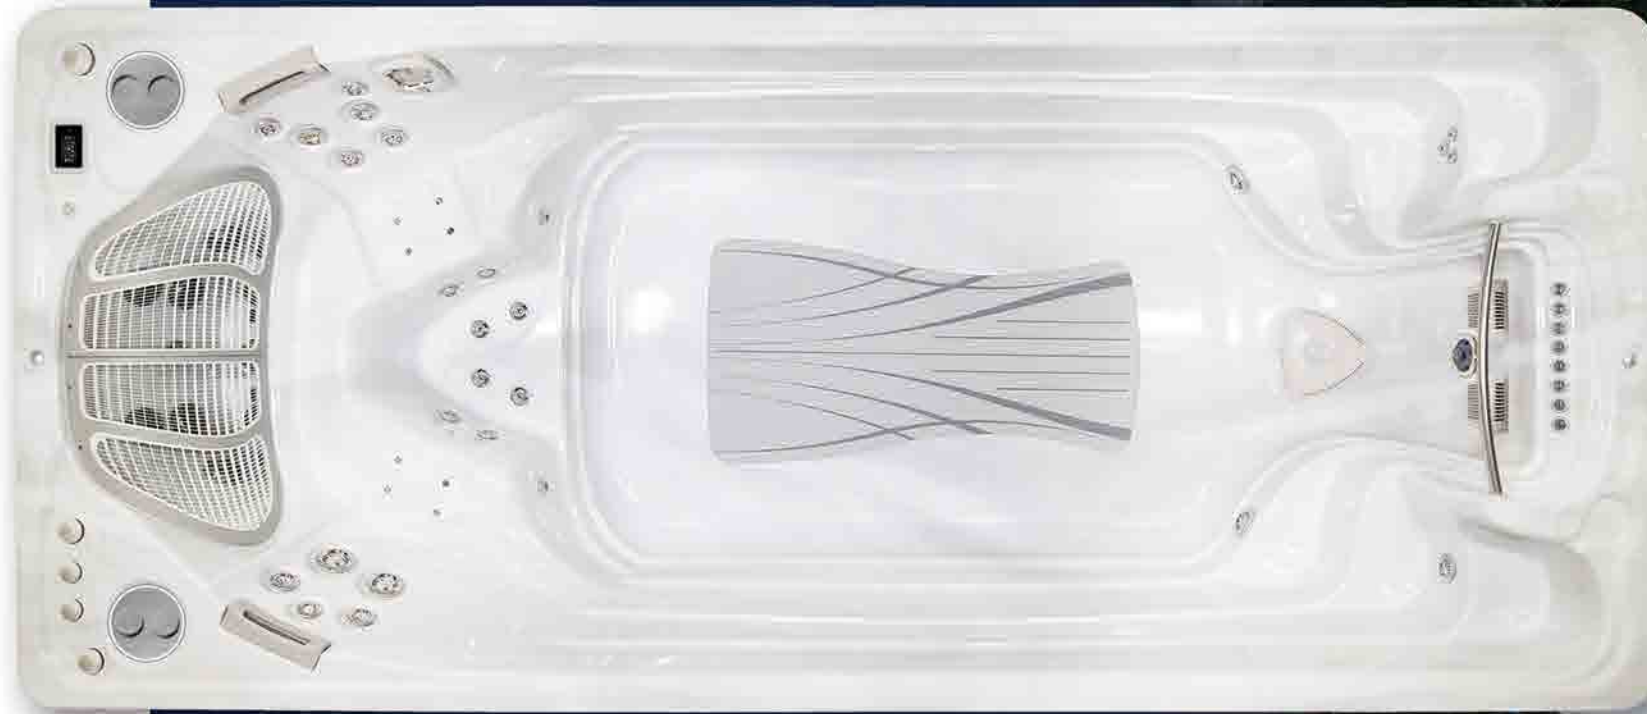

19EX EXECUTIVE SPORT SWIM SPA

Enjoy Total Body Fitness & Fun. The 19EX Sport's hydromassage seats allow you to relax after a tough workout. The seats are ergonomically designed with a unique configuration of jets – choose the right one to target your sweet spot, or rotate among them for total body relaxation. Or, power up the swim jets for an invigorating cross-training workout! The 19EX Sport brings both beauty and functionality to your home.

MODEL SPECS.
SHELL DIMENSIONS:
220" x 93" /
558.80 cm x 236.22 cm
HEIGHT:
52.75" / 134 cm
VOLUME:
2,378 US Gallons / 9,038 L
WEIGHT FULL:
22,948 lbs / 10,412 kg
WEIGHT EMPTY:
3,028 lbs / 1,374 kg
SIZE CATEGORY: 19'
HYDROTHERAPY SEATING:
2 Persons

Specifications:	Sport
Self Clean Mode	Yes
HydroClean Floor Vacuum	Yes
HydroClean Pressurized Filter	Yes
Programmable Filtration Cycles	Yes
High Flow SlipStream Swim Jets	X1
High Flow AccuFlo Swim Jets	X2
Total Therapy Jets	23
HydroFlex Foot Massage	Yes
Bellagio Package	Opt
Underwater LED Safety Lighting	Yes
2 Extra LED's Northern Lights	Opt
1/6hp HydroClean Filtration Pump, Evergreen & AquaBoost Pump	
North American 60Hz	1x4 & 1x5 hp
International 50Hz	1x3 & 1x4 hp
Stainless Steel HydroWise Heater NA	4 Kw
Stainless Steel HydroWise Heater EU	3 Kw
SoftStride Exercise Mat	Yes
Curved Stainless Steel Exercise Bar (Over the Swim Jets)	Yes
Aquacord Swim Tether	Yes
Rowing Kit	Opt
PureWater System	Yes

Model 19EX Executive Sport in Silver Marble shown here.

HYDROGUIDE 19EX EXECUTIVE SPORT This swim spa meets or exceeds the energy efficiency standards defined by the state of California.	AMBIENT OUTDOOR TEMPERATURE:	N. AMERICAN MONTHLY COST:	EUROPEAN MONTHLY COST:
	LOW: 45° F / 7° C	$90.40 USD	€ 132.10
HIGH: 75° F / 24° C	$40.82 USD	€ 59.66	

Specific Pump Power: N. American 9.70 W/GPM - European 43.38 W/(m³/h)