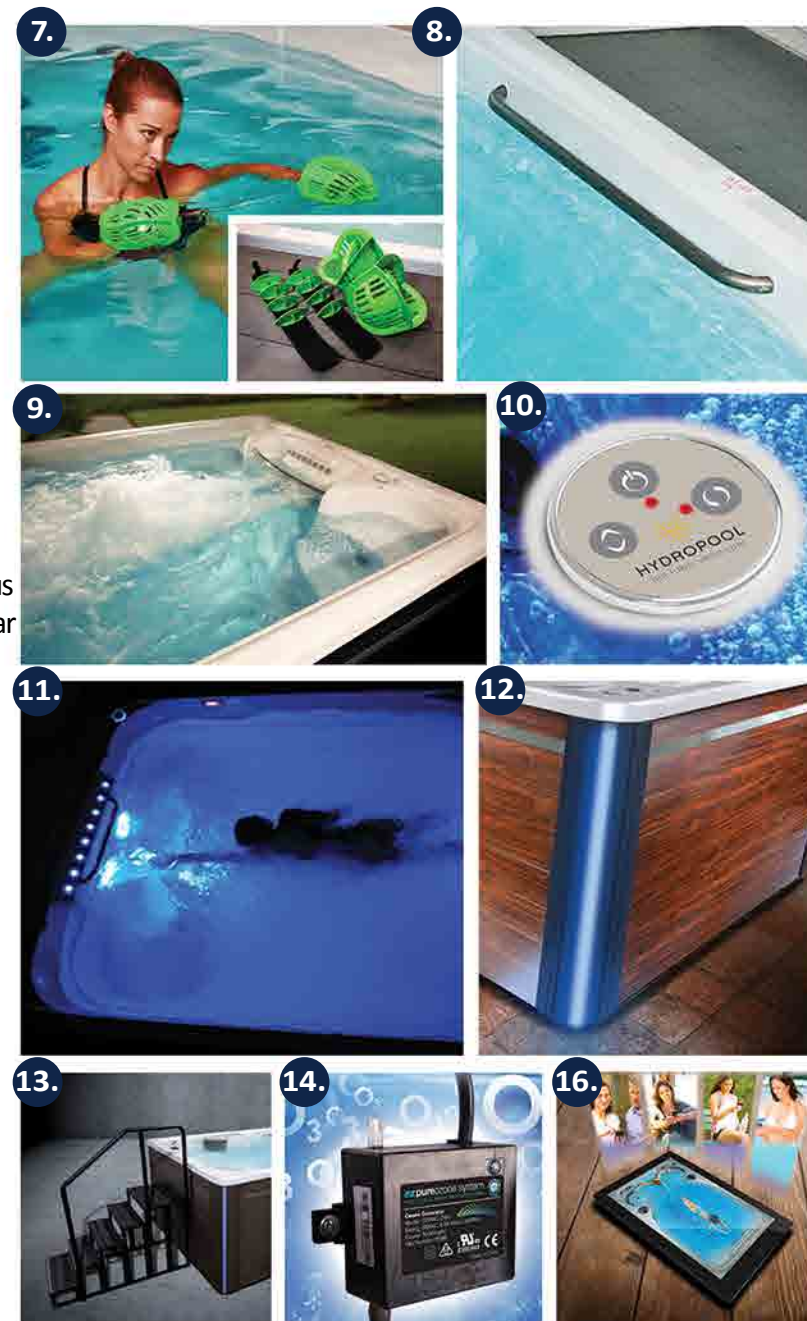

* Cannot be ordered with HydroFlex Air Therapy Option

HYDROTHERAPY OPTION

10. HydroFlex Air Therapy

Every Variable Speed Air Therapy System is designed to offer you a privileged moment. Up to 10,000 perfectly aimed air bubbles apply ideal pressure to provide you with an encompassing therapeutic massage every time.

* Cannot be ordered with white water option

LIGHTING OPTIONS

11. Northern Lights

This upgrade to LED lights offers strategically placed lighting that illuminates all of the top mounted control valves. They are brilliantly colored and sequence through a range of options, or can be locked on to one color. They are also complemented by LED lights that illuminate the waterfall jet(s) discreetly from behind.

12. Southern Lights Cabinet Corner Lighting Feature

Take the ambiance of your swim spa to the next level with this optimal lighting option. The addition of this corner lighting to your swim spa illuminates the surroundings and detail of the spa's exterior, making your swim spa the focal point of any backyard. The LED lights can be locked on one of three available colors; blue, green or red.

STEP OPTIONS

13. Five Tier Universal Step

Hydromax's optional five tier Universal step makes entering and exiting your swim spa safe & easy. These steps only come in a black finish.

OTHER POPULAR OPTIONS

14. EZ Ultra Pure Ozone System

When mixed with water, ozone is a highly effective oxidizer that assists in removing unwanted contaminants from spa water.

15. 50 Or 60 amp GFCI with Sub-Panel Box

For your convenience a GFCI breaker can be conveniently installed into the included custom sub panel.

16. iCommand App WORLD EDITION**

The Smart Phone App that is designed as a wireless swim spa control allows you to pick the water care settings that fits your schedule, adjust filtration and temperature settings, and creates the ideal swim spa experience from anywhere in the world.

** May not be exactly as shown and Smart Phone not included.

17. Auxiliary Electric Heater

Optional for the AquaSport or Executive Sport swim spa, the Auxiliary Electric heater will help to maintain the temperature of your swim spa during the coldest months.