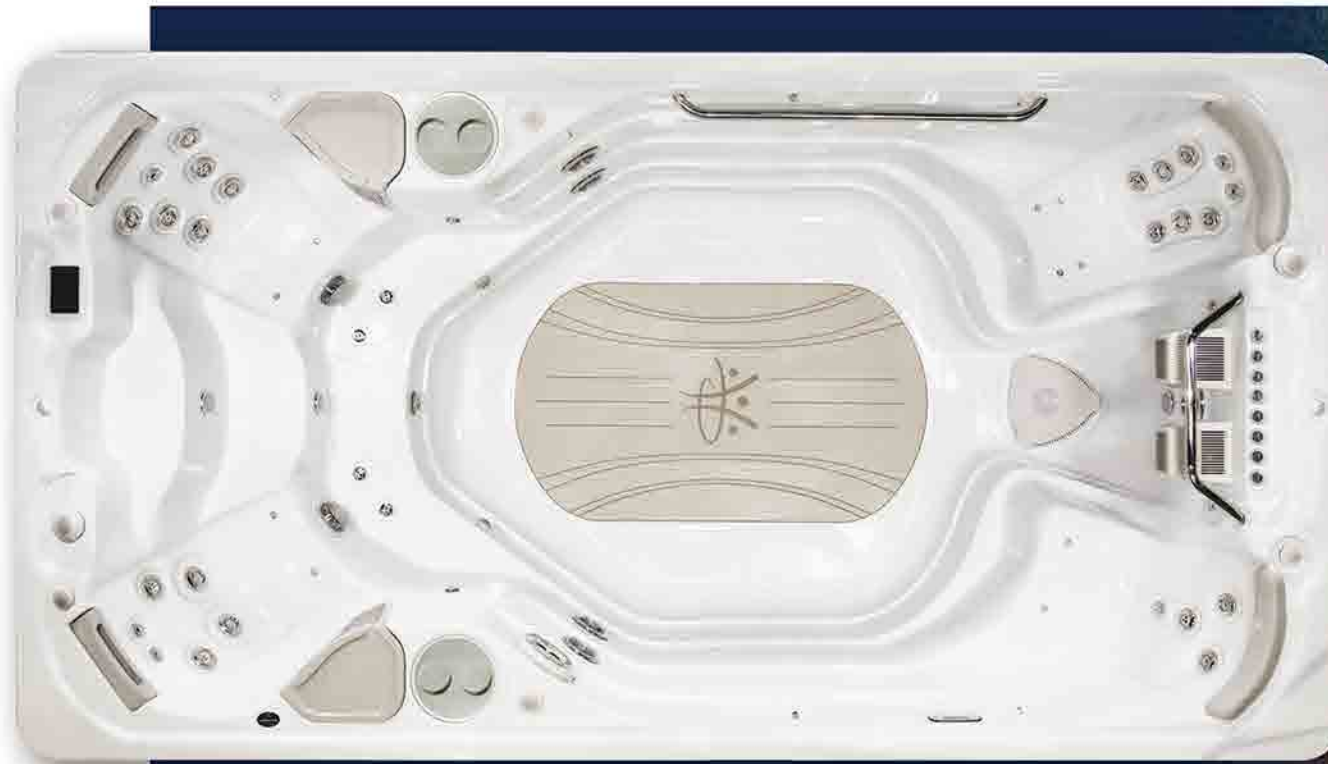

MODEL SPECS.

SHELL DIMENSIONS:

174" x 93" /
441.96 cm x 236.22 cm

HEIGHT:

52.75" / 134 cm

VOLUME:

1,900 US Gallons / 7,220 L

WEIGHT FULL:

18,445 lbs / 8,369 kg

WEIGHT EMPTY:

2,532 lbs / 1,149 kg

SIZE CATEGORY: 14'

HYDROTHERAPY SEATING:

4 Persons

Specifications:

Series	AquaTrainer
Self Clean Mode	Yes
HydroClean Floor Vacuum	Yes
HydroClean Pressurized Filter	Yes
Programmable Filtration Cycles	Yes
High Flow SlipStream Swim Jets	X1
High Flow V-Twin Swim Jets	X2
Total Thigh Jets	4
Total Therapy Jets	29
Bellagio Package	Opt
AquaPro / AX Control	Yes
Underwater LED Safety Lighting	Yes
2 Extra LED's Northern Lights	Opt
1/6hp HydroClean Filtration Pump, Evergreen & AquaBoost Pump	
North American 60Hz	1x4 & 2x5 hp
International 50Hz	1x3 & 2x4 hp
Stainless Steel HydroWise Heater NA	1x4 Kw & 1x4 Kw
Stainless Steel HydroWise Heater EU	1x3 Kw & 1x3 Kw
EZ-Ultra Pure Ozone System	Opt
SoftStride Exercise Mat	Yes
Stainless Steel Exercise Bar (Over the Swim Jets)	Yes
Aquacord Swim Tether	Yes
Rowing Kit	Opt
PureWater System	Yes

Model 14AX Aquatic AquaTrainer in Silver Marble shown here.

HYDROGUIDE

14AX AQUATRAINER

AMBIENT OUTDOOR TEMPERATURE:	N. AMERICAN MONTHLY COST:	EUROPEAN MONTHLY COST:
LOW: 45° F / 7° C	$98.60 USD	€ 144.09
HIGH: 75° F / 24° C	$44.50 USD	€ 65.02

Specific Pump Power: N. American 9.77 W/GPM - European 43.87 W/(m³/h)