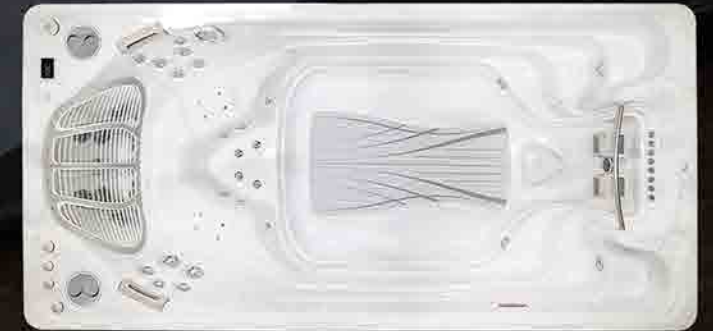

What Type of Swimmer Are You?

Find the perfect swim spa for you and your family...

When selecting a Hydropool Swim Spa, the first thing you need to consider is the pump design. Make sure the system you choose has enough power to deliver the results you want, whether you are an everyday athlete, a triathlete, or just looking to enjoy some family fun. Next, look for a swim jet system that provides a smooth, turbulence-free swim current and provides a flow rate that is able to produce the current you expect to swim in.

If you need the ability to "Dial In" the resistance that allows the swimmer to customize their swim to achieve the desired results, you should consider the AquaTrainer or Executive Trainer models. The adjustability of the current is crucial for a high level swimmer, as it allows for both interval training and providing lower level options for all other swimmers.

16EX EXECUTIVE SWIM SPAS

Powered by *Self-Cleaning Technology*

SPORT MODEL:
52.75" / 134 cm DEEP
SEATING: 2 Person
2 HIGH FLOW ACCUFLO SWIM JETS
TOTAL THERAPY JETS: 23

TRAINER MODEL:
52.75" / 134 cm DEEP
SEATING: 2 Person
2 HIGH FLOW V-TWIN SWIM JETS
TOTAL THERAPY JETS: 23