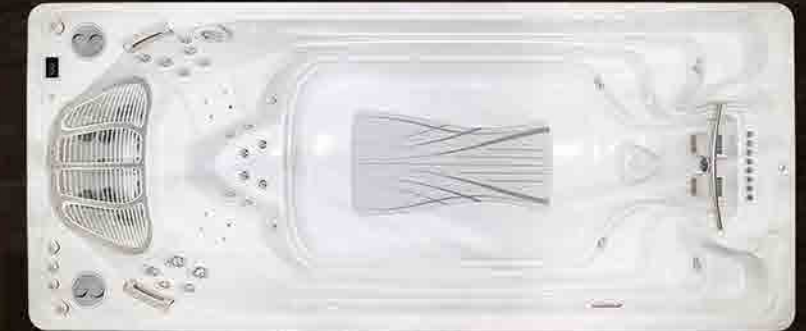

19EX EXECUTIVE SWIM SPAS

Powered by *Self-Cleaning Technology*

SPORT MODEL:
52.75" / 134 cm DEEP
SEATING: 2 Person
2 HIGH FLOW ACCUFLO SWIM JETS
TOTAL THERAPY JETS: 23

TRAINER MODEL:
52.75" / 134 cm DEEP
SEATING: 2 Person
2 HIGH FLOW V-TWIN SWIM JETS
TOTAL THERAPY JETS: 23