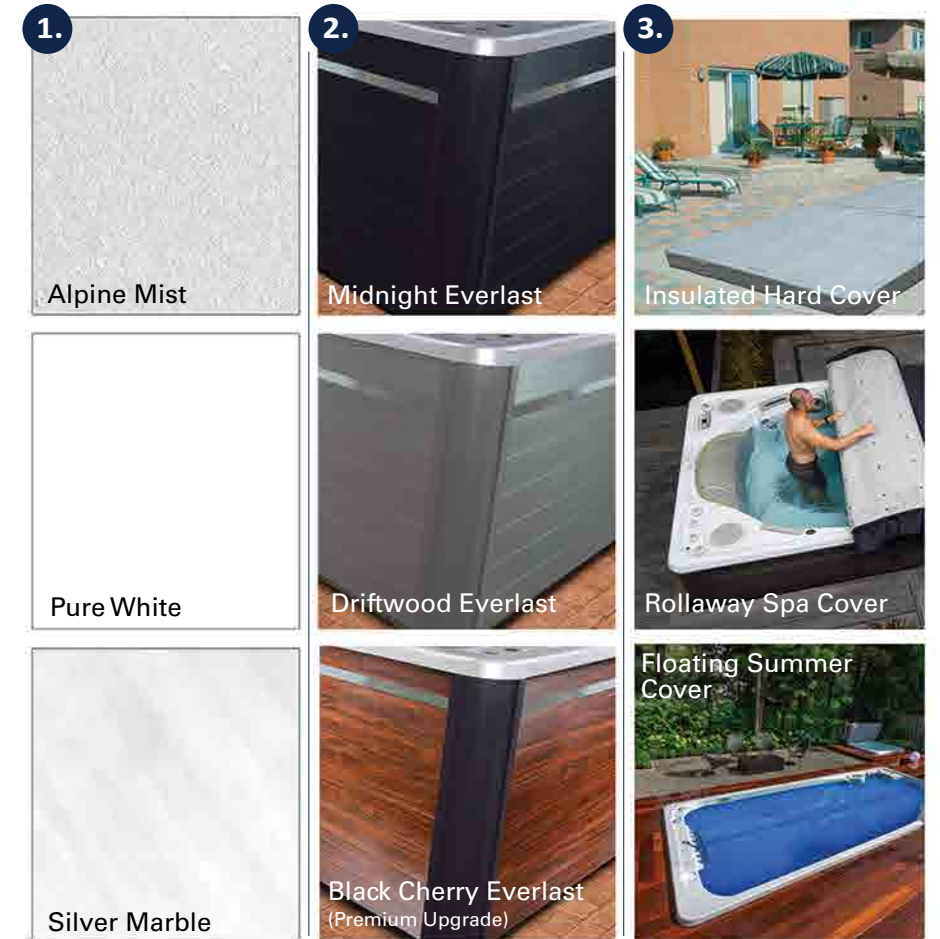

3b. Rollaway Spa Cover

This next generation one-piece spa cover creates a complete seal on top of the swim spa; locking in the heat, lowering energy consumption and cost. The Rollaway Spa Cover design enables one person to roll the cover off the swim spa in less than 60 seconds, providing immediate access to the swim spa.

3c. Floating Summer Cover

Keeping your swim spa warm and ready for spontaneous usage while conserving energy and staying secure to prevent unwanted debris from entering your swim spa.

AQUAFITNESS OPTIONS

*Swim Spa shell and cabinet colors may not be exactly as shown due to printing.

5. Aqua-Rowing Kit

Is a combination of stainless steel oars and resistance bands that attach to swivel anchors, allowing for a full rowing motion. This is an excellent upper body and abdominal workout.