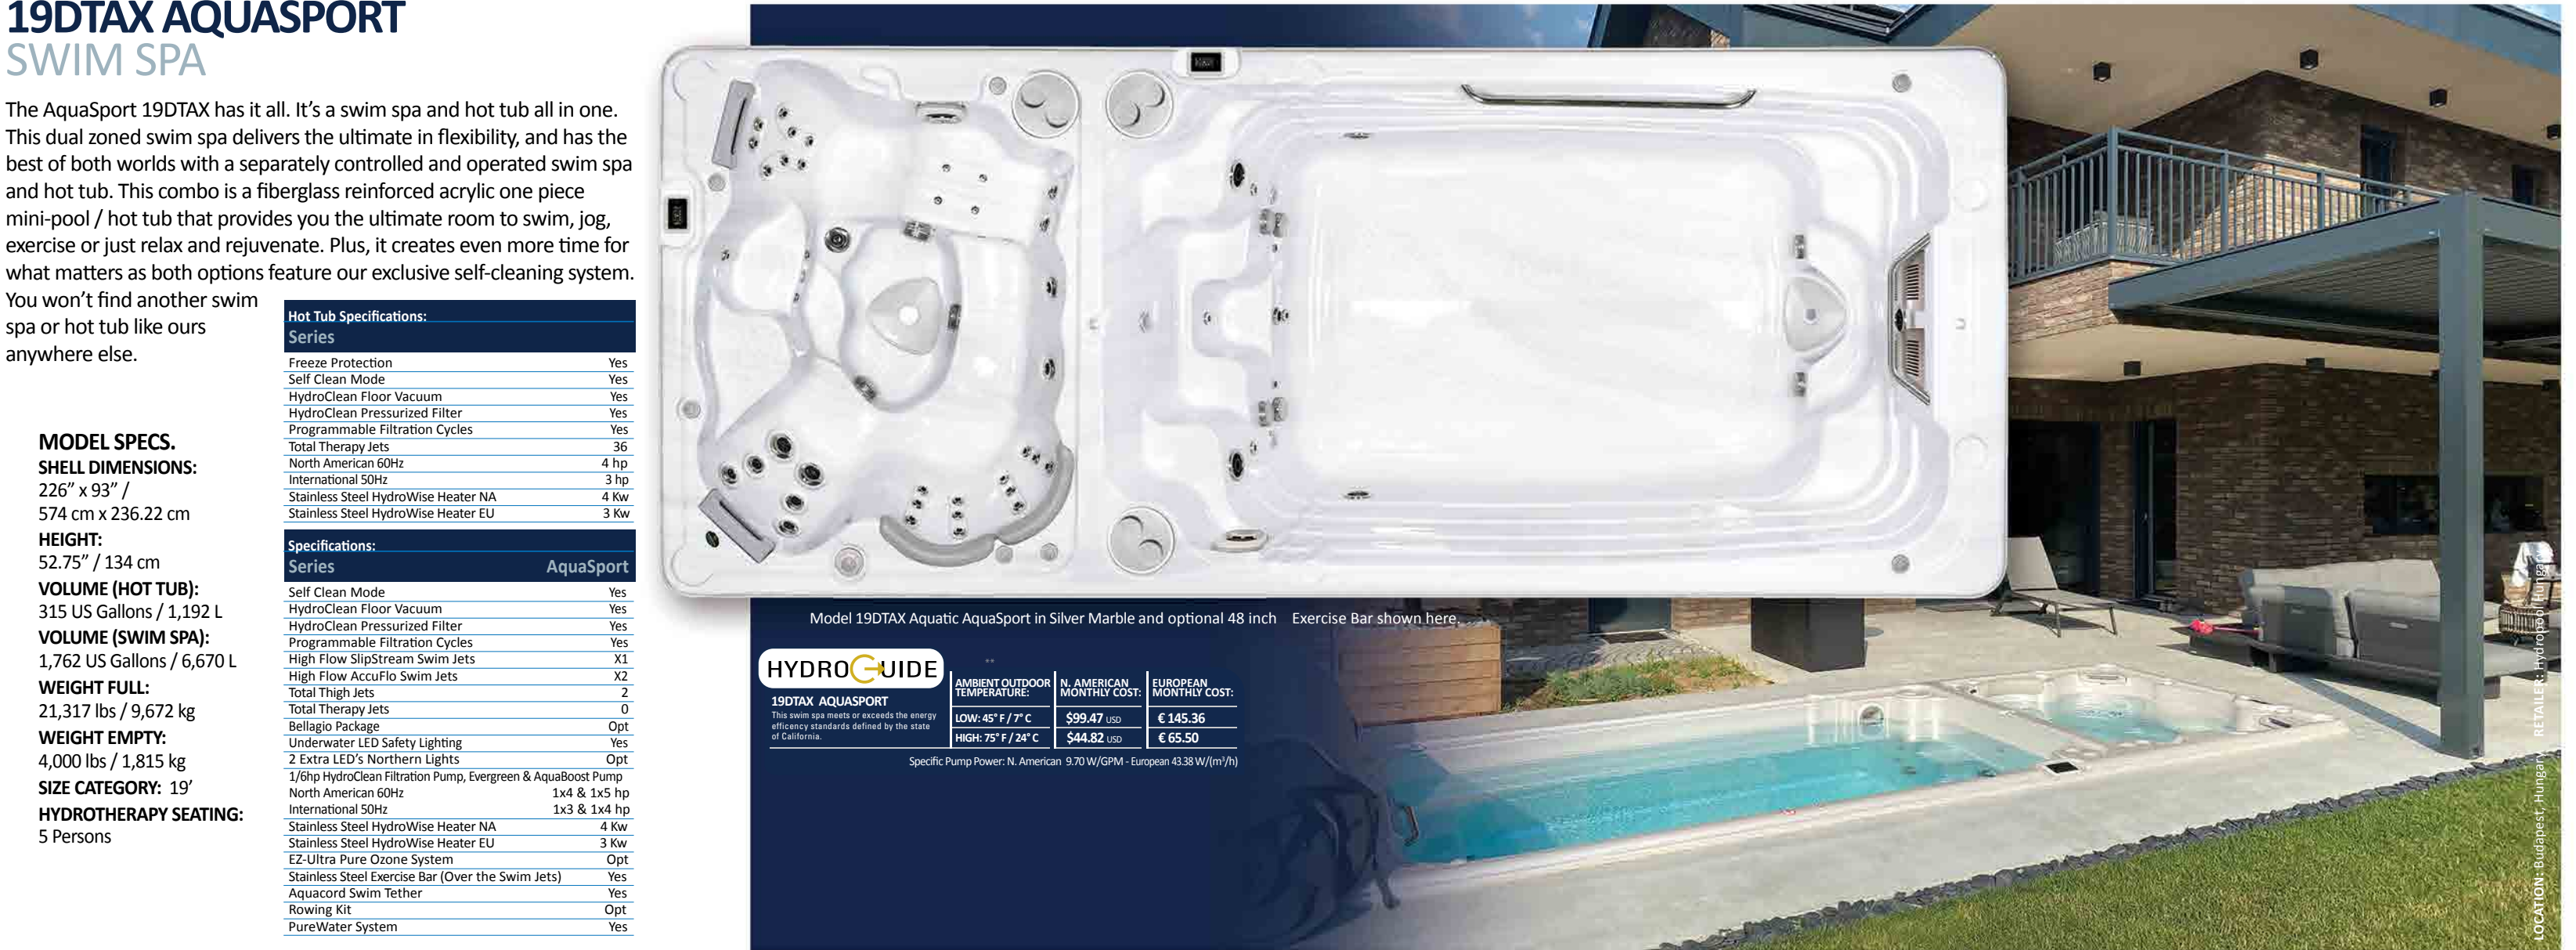

LOCATION: Toronto, ON Canada
RETAILER: Bona Vista