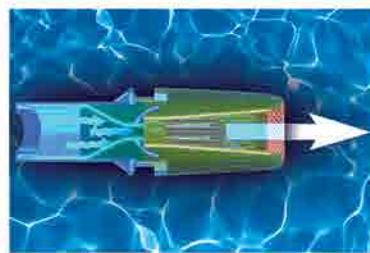

UV Light

The Ozone enriched water is then exposed to a high volume of UVC light, similar to most drinking water systems.

Active Oxygen Production

This unique combination of UVC light and ozone in our PureWater system creates active oxygen and hydroxyl radicals treating 99.9% of all contaminants, reducing chemical and chlorine dependency to near drinking water levels.

2. V-TWIN JETS: The patent behind our Jet Propulsion System

The V-Twin Jets are the most powerful, predictable and non-turbulent jets on the market today.

a. Shredding the Vortex

Pumps or propellers create a spinning vortex of water when travelling up a pipe to the jet. The V-Twin Jet is designed to organize and shred the vortex using the combination of our Current Collector and Swim Fins, creating a smooth swim.