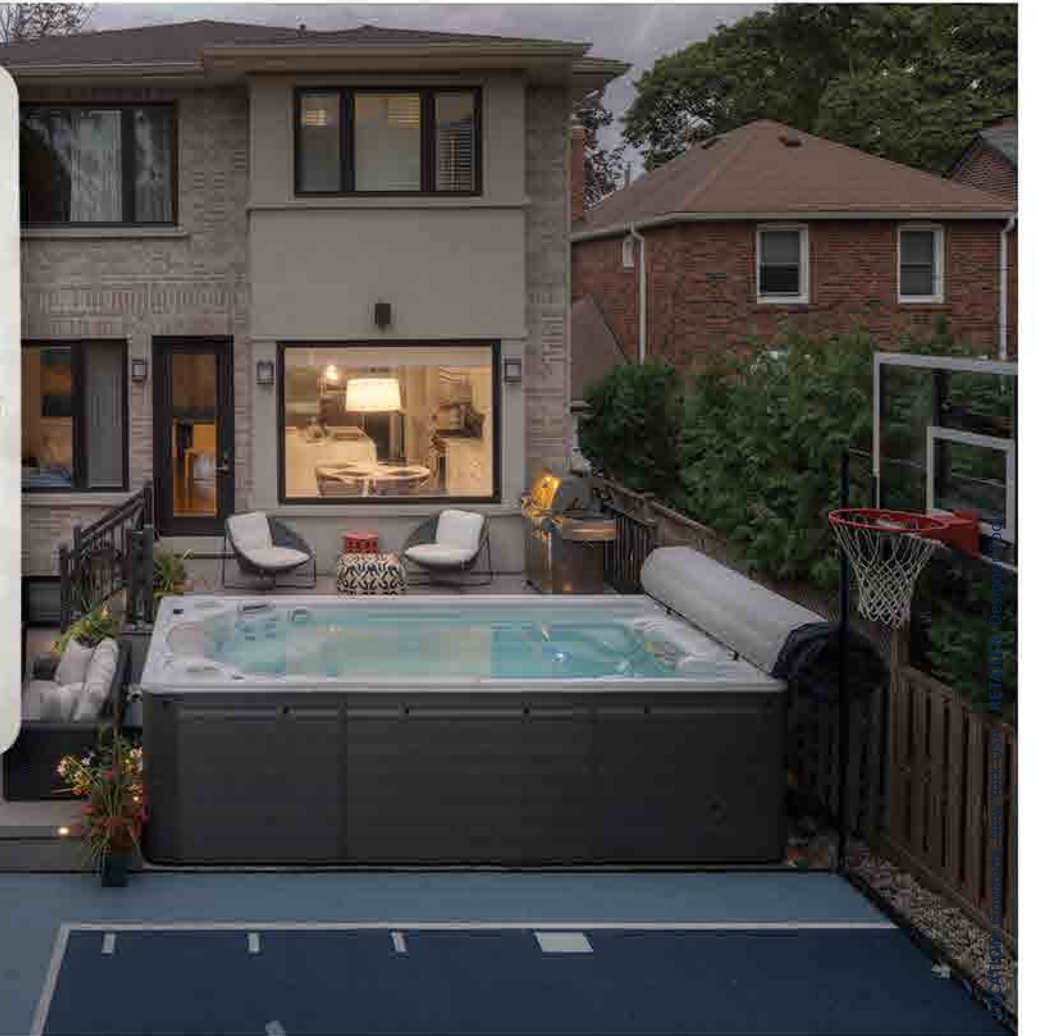

16EX EXECUTIVE SPORT SWIM SPA

The Ultimate Fitness & Hydromassage Pool. The 16EX Sport delivers all the fitness and fun of our 14' AquaSport models, plus extra room to stretch and workout. With two distinct ergonomically designed hydromassage seats and a unique jet configuration for total-body relaxation, you'll never want to leave your tub. Enjoy soothing aquatic therapy after every swim or just after a long day. The 16EX Sport combines functionality with beauty. The steel-framed cabinet offers a streamlined, modern styling made of state-of-the-art, durable materials that are virtually maintenance-free.

MODEL SPECS.
SHELL DIMENSIONS:
186" x 93" /
472.44 cm x 236.22 cm
HEIGHT:
52.75" / 134 cm
VOLUME:
2,010 US Gallons / 7,638 L
WEIGHT FULL:
19,394 lbs / 8,800 kg
WEIGHT EMPTY:
2,560 lbs / 1,162 kg
SIZE CATEGORY: 16'
HYDROTHERAPY SEATING:
2 Persons

Specifications:	Sport
Self Clean Mode	Yes
HydroClean Floor Vacuum	Yes
HydroClean Pressurized Filter	Yes
Programmable Filtration Cycles	Yes
High Flow SlipStream Swim Jets	X1
High Flow AccuFlo Swim Jets	X2
Total Therapy Jets	23
HydroFlex Foot Massage	Yes
Bellagio Package	Opt
Underwater LED Safety Lighting	Yes
2 Extra LED's Northern Lights	Opt
1/6hp HydroClean Filtration Pump, Evergreen & AquaBoost Pump	
North American 60Hz	1x4 & 1x5 hp
International 50Hz	1x3 & 1x4 hp
Stainless Steel HydroWise Heater NA	4 Kw
Stainless Steel HydroWise Heater EU	3 Kw
SoftStride Exercise Mat	Yes
Curved Stainless Steel Exercise Bar (Over the Swim Jets)	Yes
Aquacord Swim Tether	Yes
Rowing Kit	Opt
PureWater System	Yes