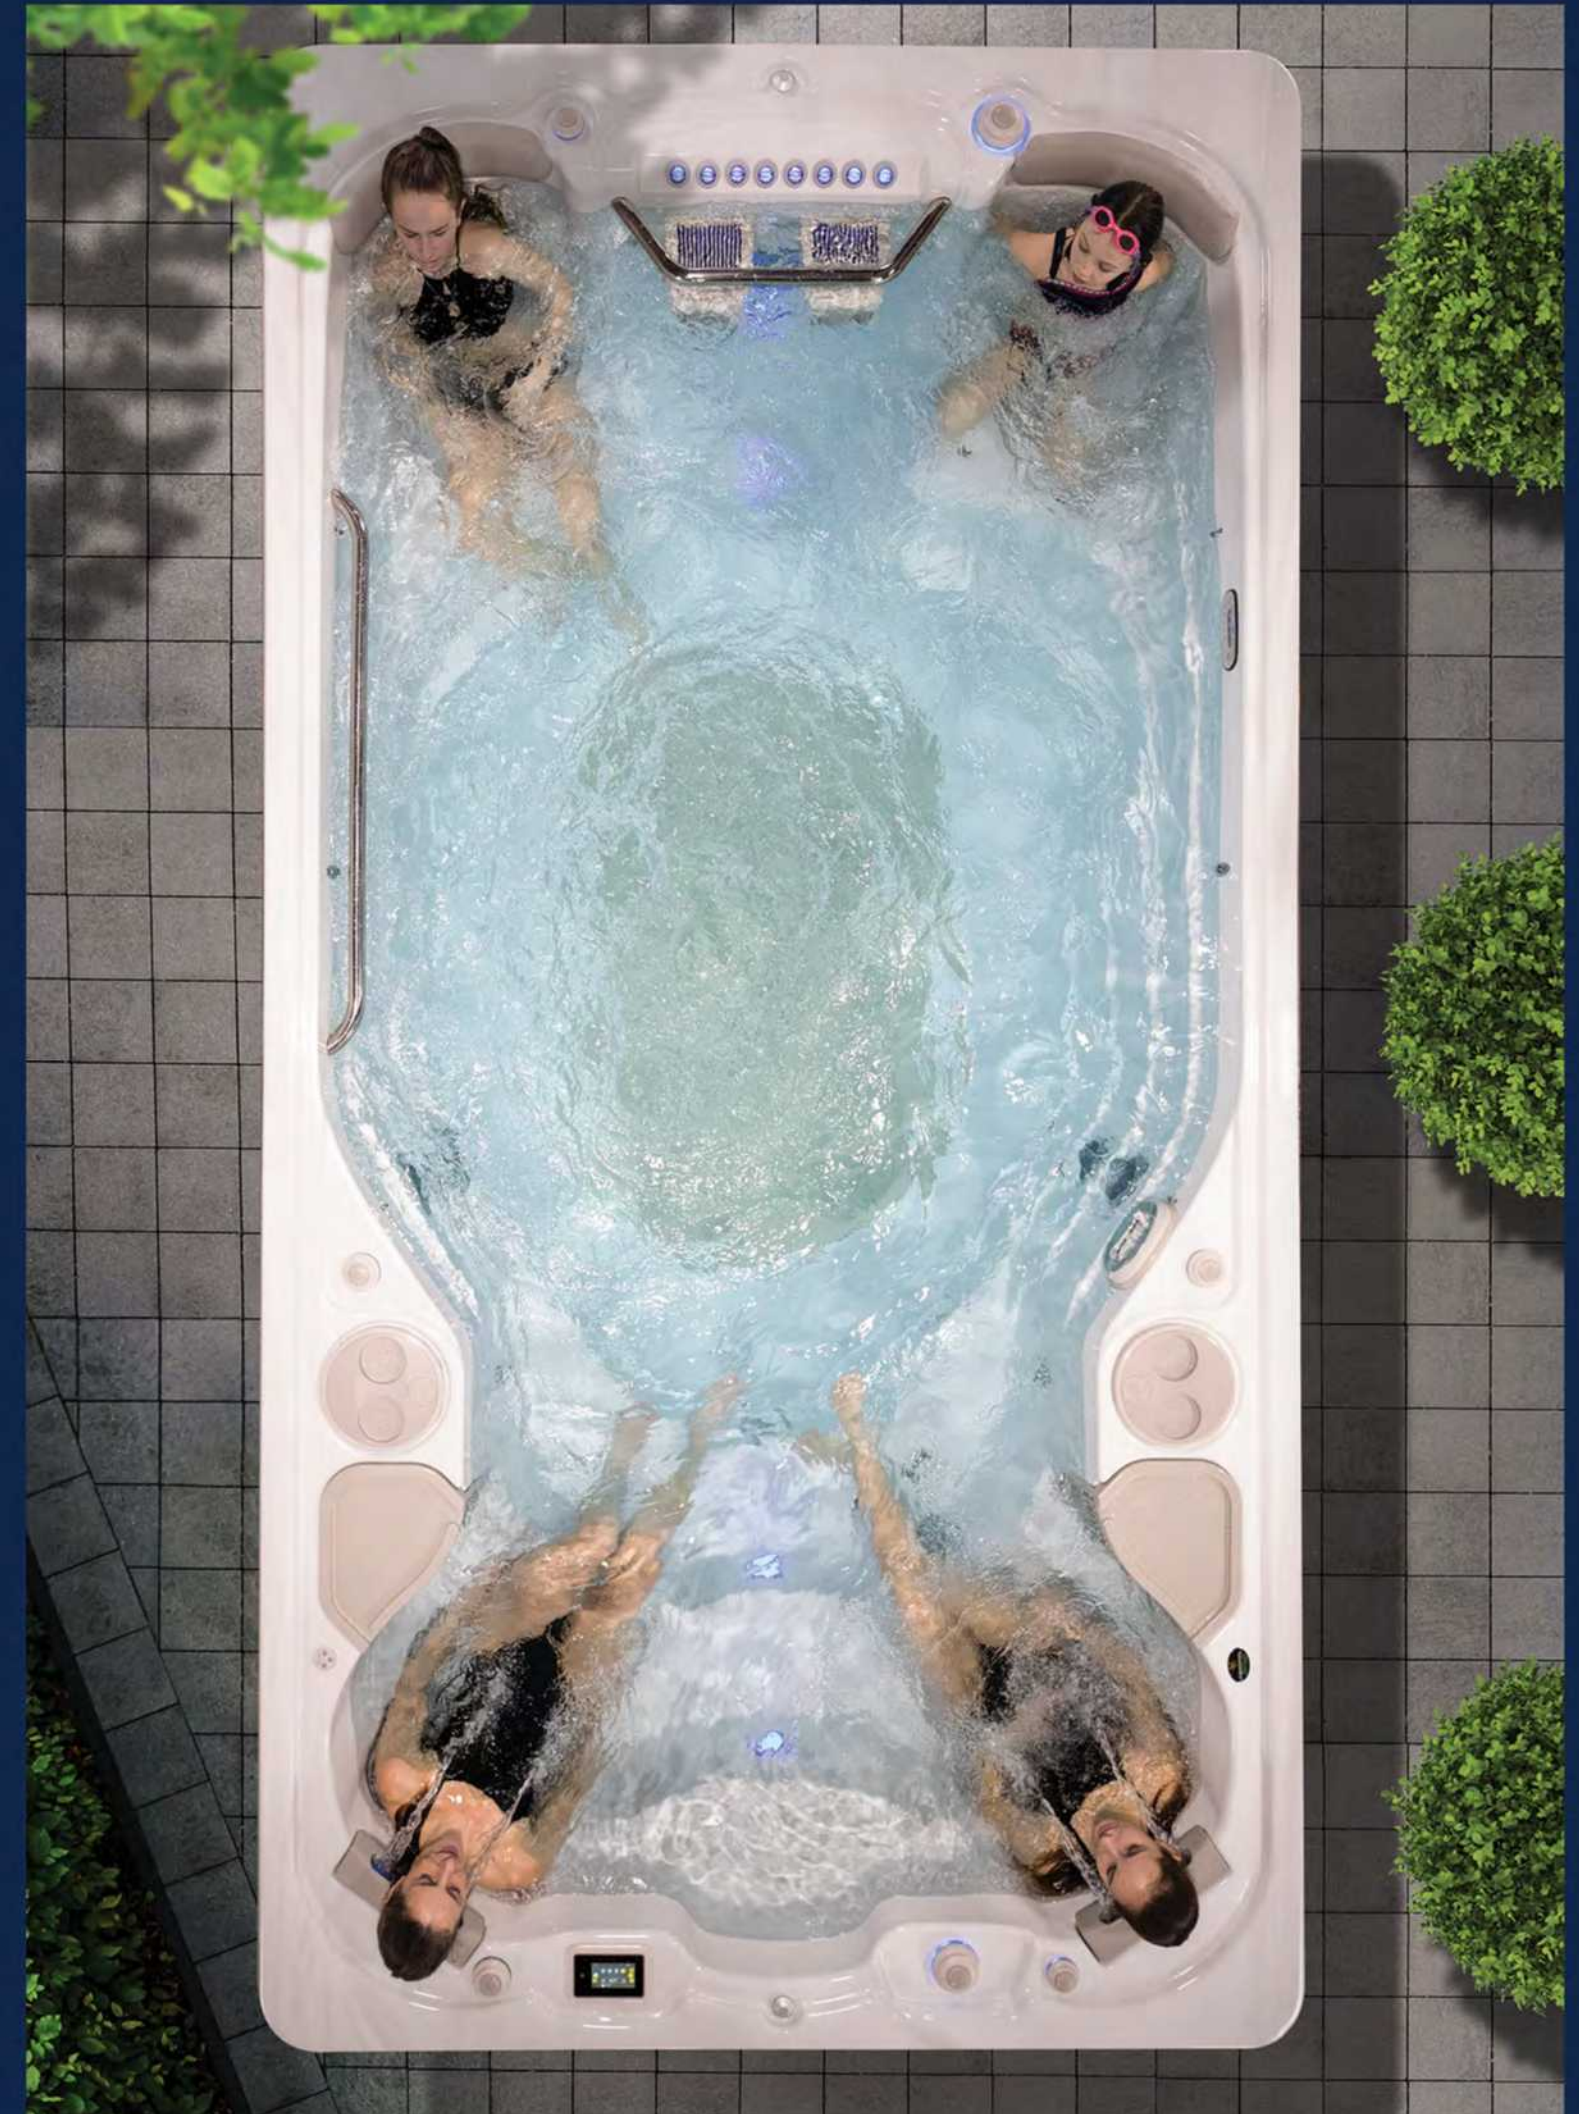

Our history with water

Over 40 years ago, a father and son had a vision that the power of water could play an instrumental role in a family's everyday life. With their extensive background and knowledge in the swimming pool industry, they decided to expand their business to include both Swim Spas and Hot Tubs.

They started as retailers with a company called California Spa, Sauna and Fitness in 1978. This was the very first retailer of hot tubs in Eastern Canada. It was there that Dale and Fred developed their love for the retail side of the business. Quickly realizing the potential for Hot Tubs, Hydropool was founded in 1980. It quickly became one of the largest manufacturers of Hot Tubs and Swim Spas in North America.

In 1995, Hydropool saw the potential of Swim Spas as they started to manufacture its first product, the AquaTrainer Swim Spa. Hydropool's growth worldwide has now reached over 400 retailers in 60 plus countries.

Hydropool recently added a new 66,000 sq ft Swim Spa manufacturing facility and a new 101,000 sq ft parts distribution warehouse. This allows Hydropool to continue to expand to successfully meet all of our consumers' needs. Each of our retailers are professionally trained to assist in selecting your ideal hot tub or swim spa to match your budget and lifestyle needs.

Hydropool Swim Spas and Hot Tubs are manufactured in Mississauga, Ontario, Canada, by experienced designers and engineers. We're always striving to exceed our customer's expectations. At Hydropool, our success depends on the customer and their happiness.