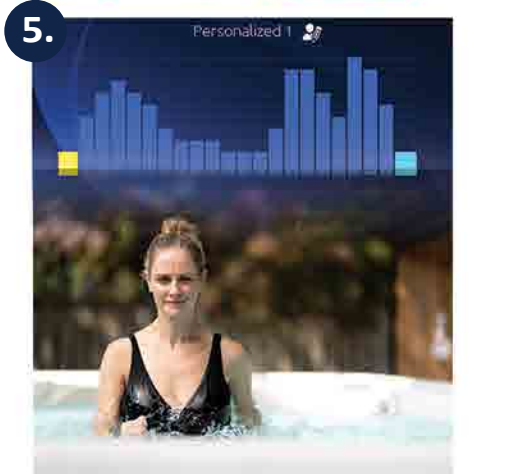

* Check with your doctor first before doing any Prenatal Exercises in a swim spa.