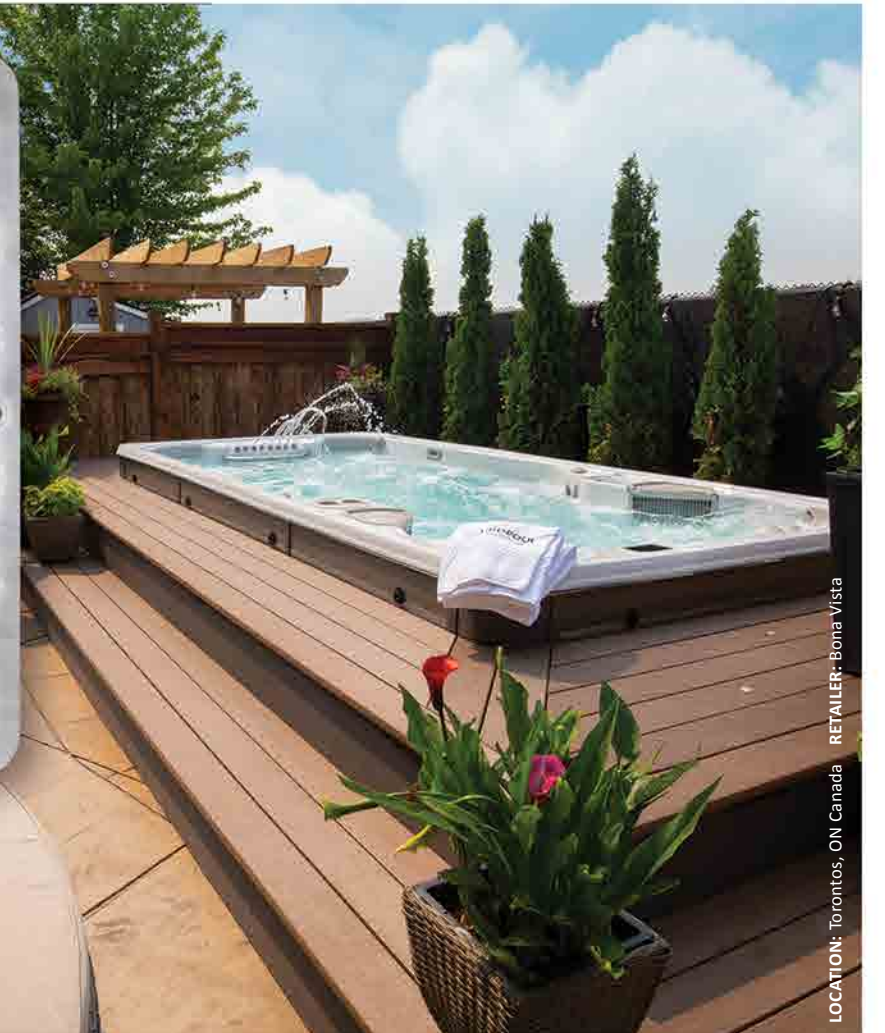

LOCATION: Toronto, ON Canada - RETAILER: Bona Vista