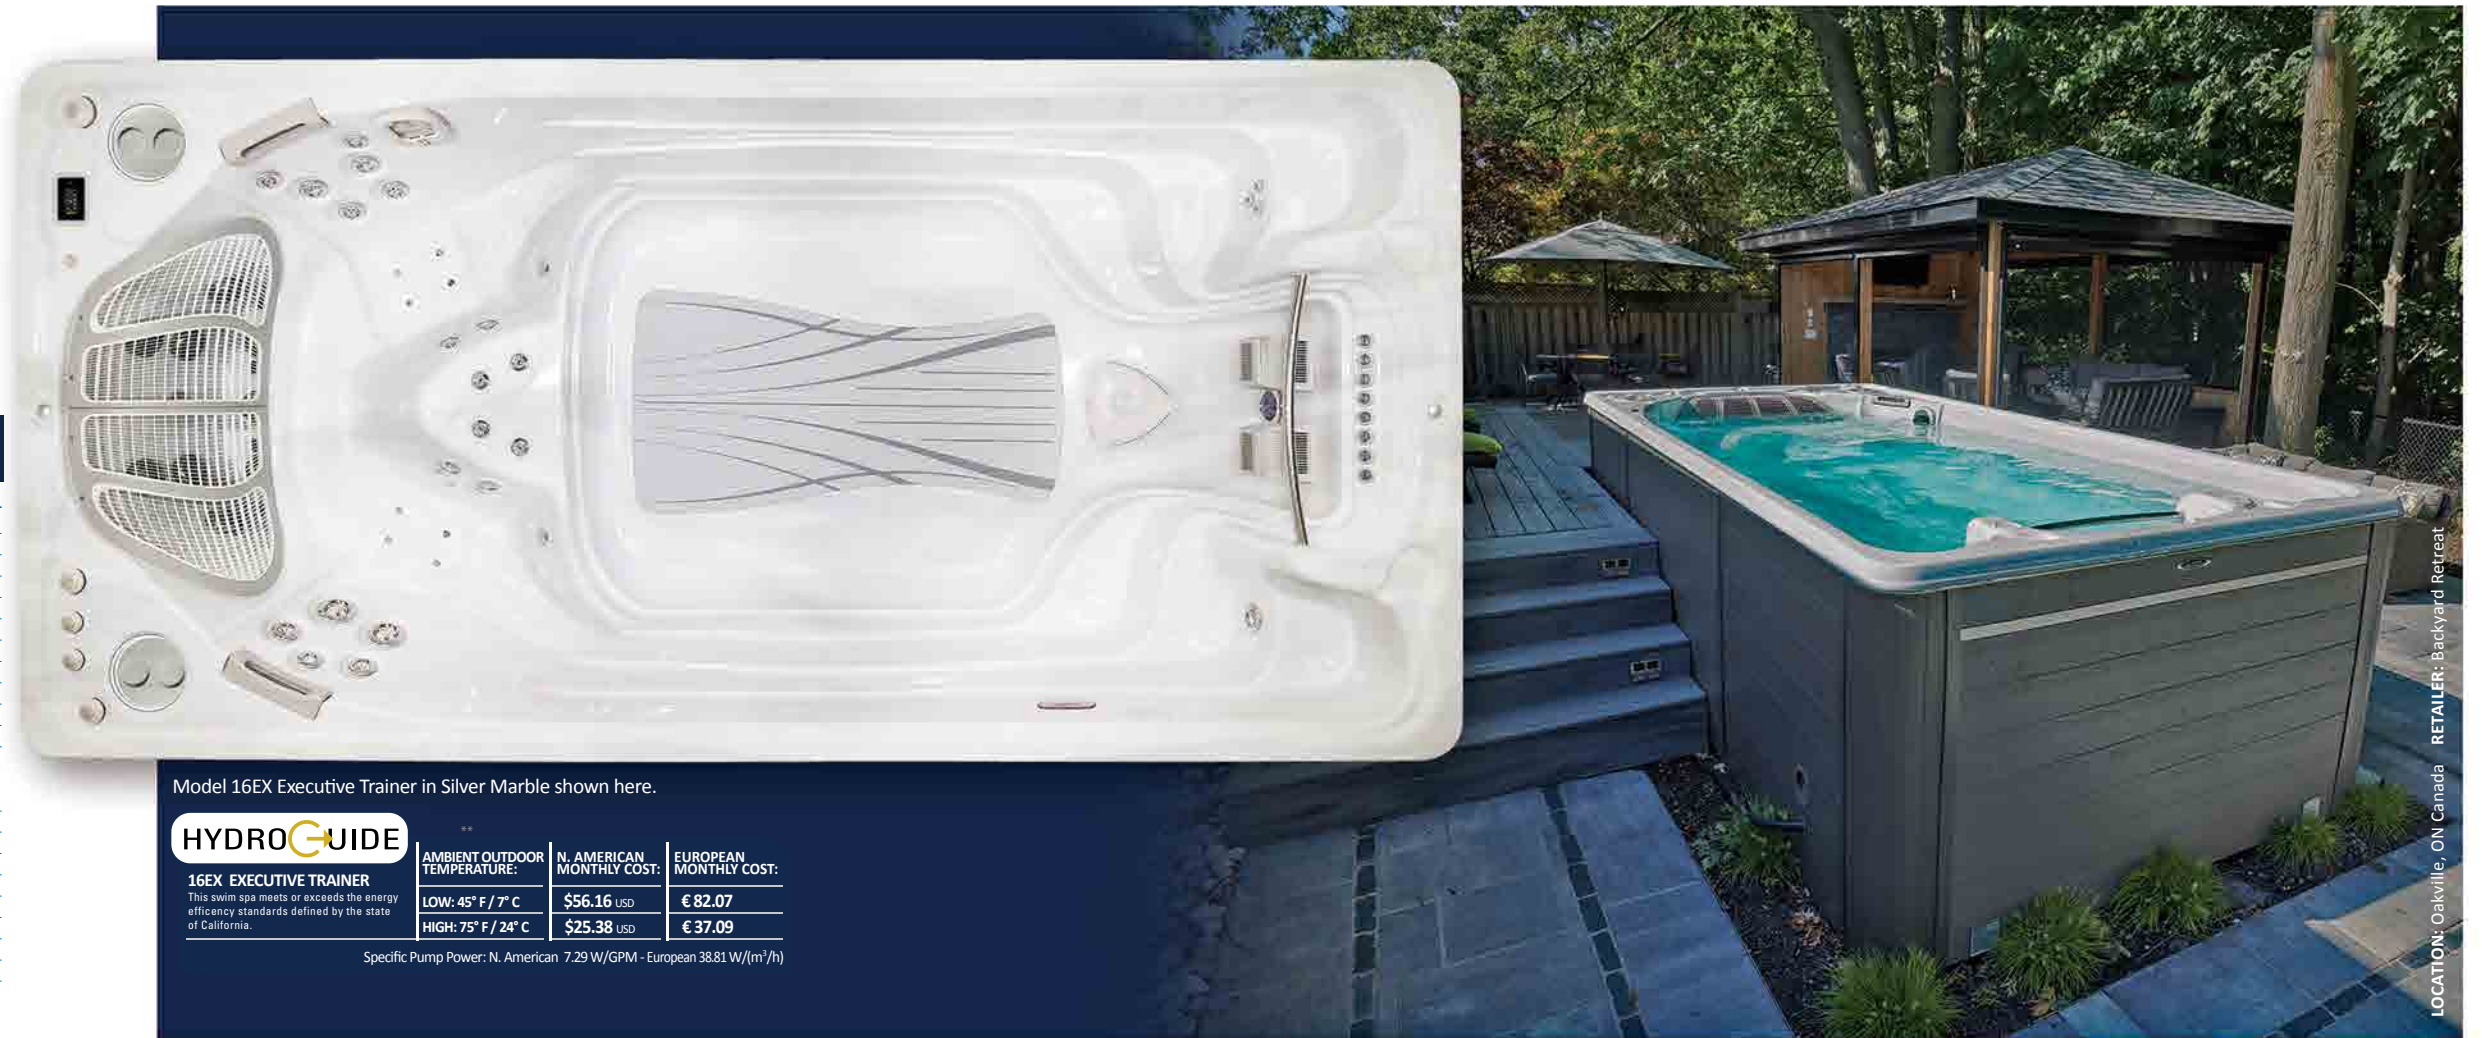

MODEL SPECS.

SHELL DIMENSIONS:

186" x 93" /
472.44 cm x 236.22 cm

HEIGHT:

52.75" / 134 cm

VOLUME:

2,010 US Gallons / 7,638 L

WEIGHT FULL:

19,394 lbs / 8,800 kg

WEIGHT EMPTY:

2,560 lbs / 1,162 kg

SIZE CATEGORY: 16'

HYDROTHERAPY SEATING:

2 Persons

Specifications:

Series	Trainer
Self Clean Mode	Yes
HydroClean Floor Vacuum	Yes
HydroClean Pressurized Filter	Yes
Programmable Filtration Cycles	Yes
High Flow SlipStream Swim Jets	X1
High Flow V-Twin Swim Jets	X2
Total Therapy Jets	23
HydroFlex Foot Massage	Yes
Bellagio Package	Opt
AquaPro / EX Control	Yes
Underwater LED Safety Lighting	Yes
2 Extra LED's Northern Lights	Opt
1/6hp HydroClean Filtration Pump, Evergreen & AquaBoost Pump	
North American 60Hz	1x4 & 2x5 hp
International 50Hz	1x3 & 2x4 hp
Stainless Steel HydroWise Heater NA	1x4 Kw & 1x4 Kw
Stainless Steel HydroWise Heater EU	1x3 Kw & 1x3 Kw
EZ-Ultra Pure Ozone System	Opt
SoftStride Exercise Mat	Yes
Curved Stainless Steel Exercise Bar (Over the Swim Jets)	Yes
Aquacord Swim Tether	Yes
Rowing Kit	Opt
PureWater System	Yes

Model 16EX Executive Trainer in Silver Marble shown here.

HYDROGUIDE 16EX EXECUTIVE TRAINER This swim spa meets or exceeds the energy efficiency standards defined by the state of California.	AMBIENT OUTDOOR TEMPERATURE:	N. AMERICAN MONTHLY COST:	EUROPEAN MONTHLY COST:
	LOW: 45° F / 7° C	$56.16 USD	€ 82.07
HIGH: 75° F / 24° C	$25.38 USD	€ 37.09	

Specific Pump Power: N. American 7.29 W/GPM - European 38.81 W/(m³/h)

19EX EXECUTIVE TRAINER SWIM SPA

This model has the biggest Swim Area of any Hydropool Swim Spa!

The 19EX Executive Trainer, gives you a more comfortable and expansive swim spa environment for both swimming and total body fitness. Our patented Current Collector and V-Twin Jets comes standard, giving you the best swim on the market.

MODEL SPECS.

SHELL DIMENSIONS:

220" x 93" /
559 cm x 236.22 cm

HEIGHT:

52.75" / 134 cm

VOLUME:

2,378 US Gallons / 9,038 L

WEIGHT FULL:

22,948 lbs / 10,412 kg

WEIGHT EMPTY:

3,028 lbs / 1,374 kg

SIZE CATEGORY: 19'

HYDROTHERAPY SEATING:

2 Persons

Specifications:

Series	Trainer
Self Clean Mode	Yes
HydroClean Floor Vacuum	Yes
HydroClean Pressurized Filter	Yes
Programmable Filtration Cycles	Yes
High Flow SlipStream Swim Jets	X1
High Flow V-Twin Swim Jets	X2
Total Therapy Jets	23
HydroFlex Foot Massage	Yes
Bellagio Package	Opt
AquaPro / EX Control	Yes
Underwater LED Safety Lighting	Yes
2 Extra LED's Northern Lights	Opt
1/6hp HydroClean Filtration Pump, Evergreen & AquaBoost Pump	
North American 60Hz	1x4 & 2x5 hp
International 50Hz	1x3 & 2x4 hp
Stainless Steel HydroWise Heater NA	1x4 Kw & 1x4 Kw
Stainless Steel HydroWise Heater EU	1x3 Kw & 1x3 Kw
EZ-Ultra Pure Ozone System	Opt
SoftStride Exercise Mat	Yes
Curved Stainless Steel Exercise Bar (Over the Swim Jets)	Yes
Aquacord Swim Tether	Yes
Rowing Kit	Opt
PureWater System	Yes