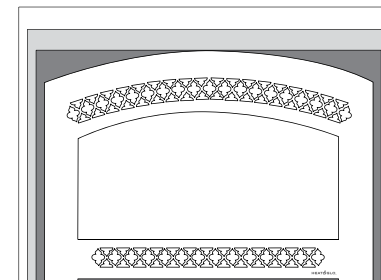

STEP 2: SELECT YOUR FRONT AND SURROUND

Personalize your gas insert with a front and finish that fits your style. Include a surround to fill the gap between the gas insert and existing fireplace opening. Choose from three sizes and three finishes for a unique look.

SURROUND	ESCAPE-35-IFT SUPREME-I35-IFT COSMO-I35-IFT	ESCAPE-30-IFT SUPREME-I30-IFT COSMO-I30-IFT	SUPREME-I25-IFT
Small	42" x 29"	40" x 27"	35" x 23"
Medium	44" x 32"	42" x 30"	37" x 26"
Large	48" x 32"	44" x 32"	39" x 28"

- ☒ SMALL SURROUND
- ☐ MEDIUM SURROUND
- ☐ LARGE SURROUND