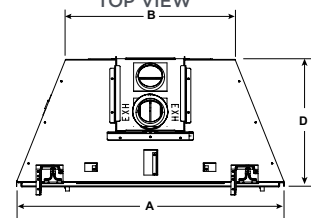

LEFT SIDE VIEW

FRONT VIEW

TOP VIEW

RIGHT SIDE VIEW

Dimensions above are in inches. Reference dimensions only. We recommend measuring individual units at installation. NOTE: Combustible material should not be installed over the face. Make sure you do NOT cover the decorative door opening. Refer to installation manual for detailed specifications on installing this product. Heat & Glo reserves the right to update units periodically. The flame and ember appearance may vary based on the type of fuel burned and the venting configuration used. Pictures in this brochure are not a true representation of the fireplace and/or flames.