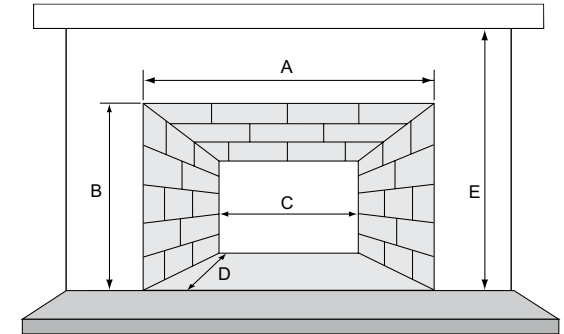

\*Inside fit front available for use with custom surrounds that are smaller than a standard overlap door

### STEP 1: MEASURE YOUR EXISTING FIREPLACE AND SELECT YOUR INSERT.

The height, width and depth of the existing fireplace opening is needed to ensure selection of an appropriately-sized insert:

- A. Fireplace front width \_\_\_\_\_ E. Hearth to mantel height \_\_\_\_\_
- B. Fireplace front height \_\_\_\_\_
- C. Fireplace back width \_\_\_\_\_
- D. Fireplace depth \_\_\_\_\_
- If you have a manufactured wood burning fireplace, measure from the inside of the fireplace opening, not the outside trim.