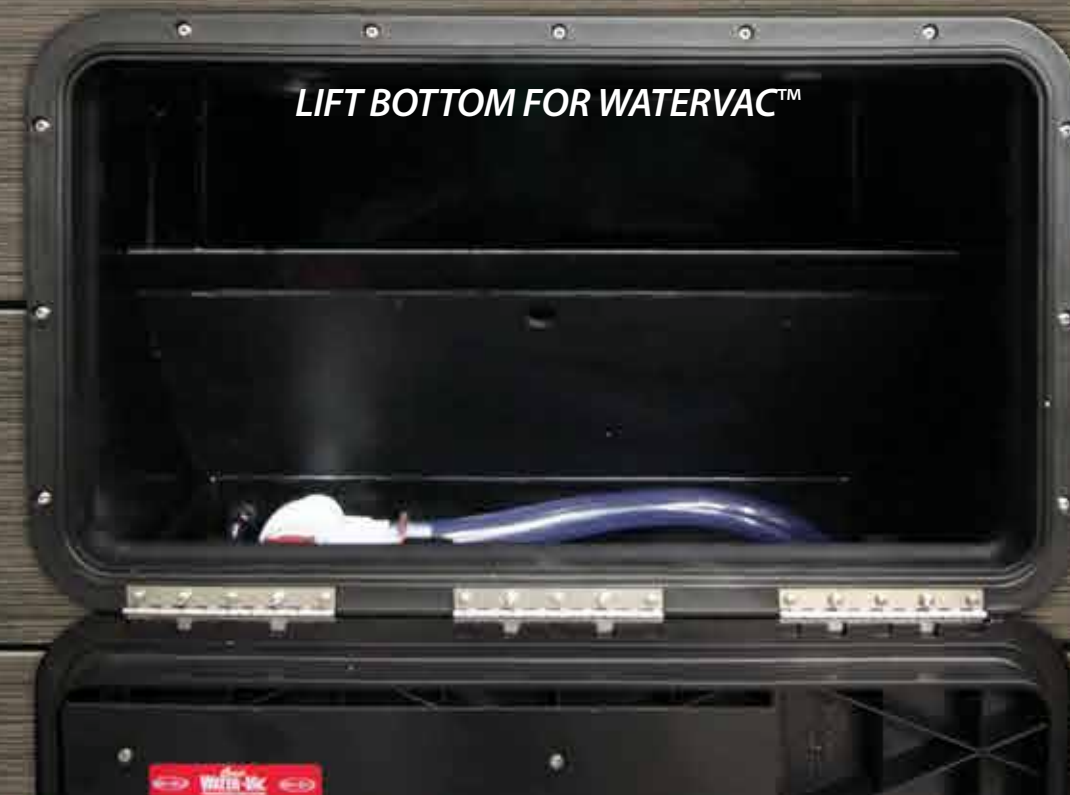

NEW COAST CUBBY PATENT PENDING

NEW WATERVAC™ SYSTEM PATENT PENDING