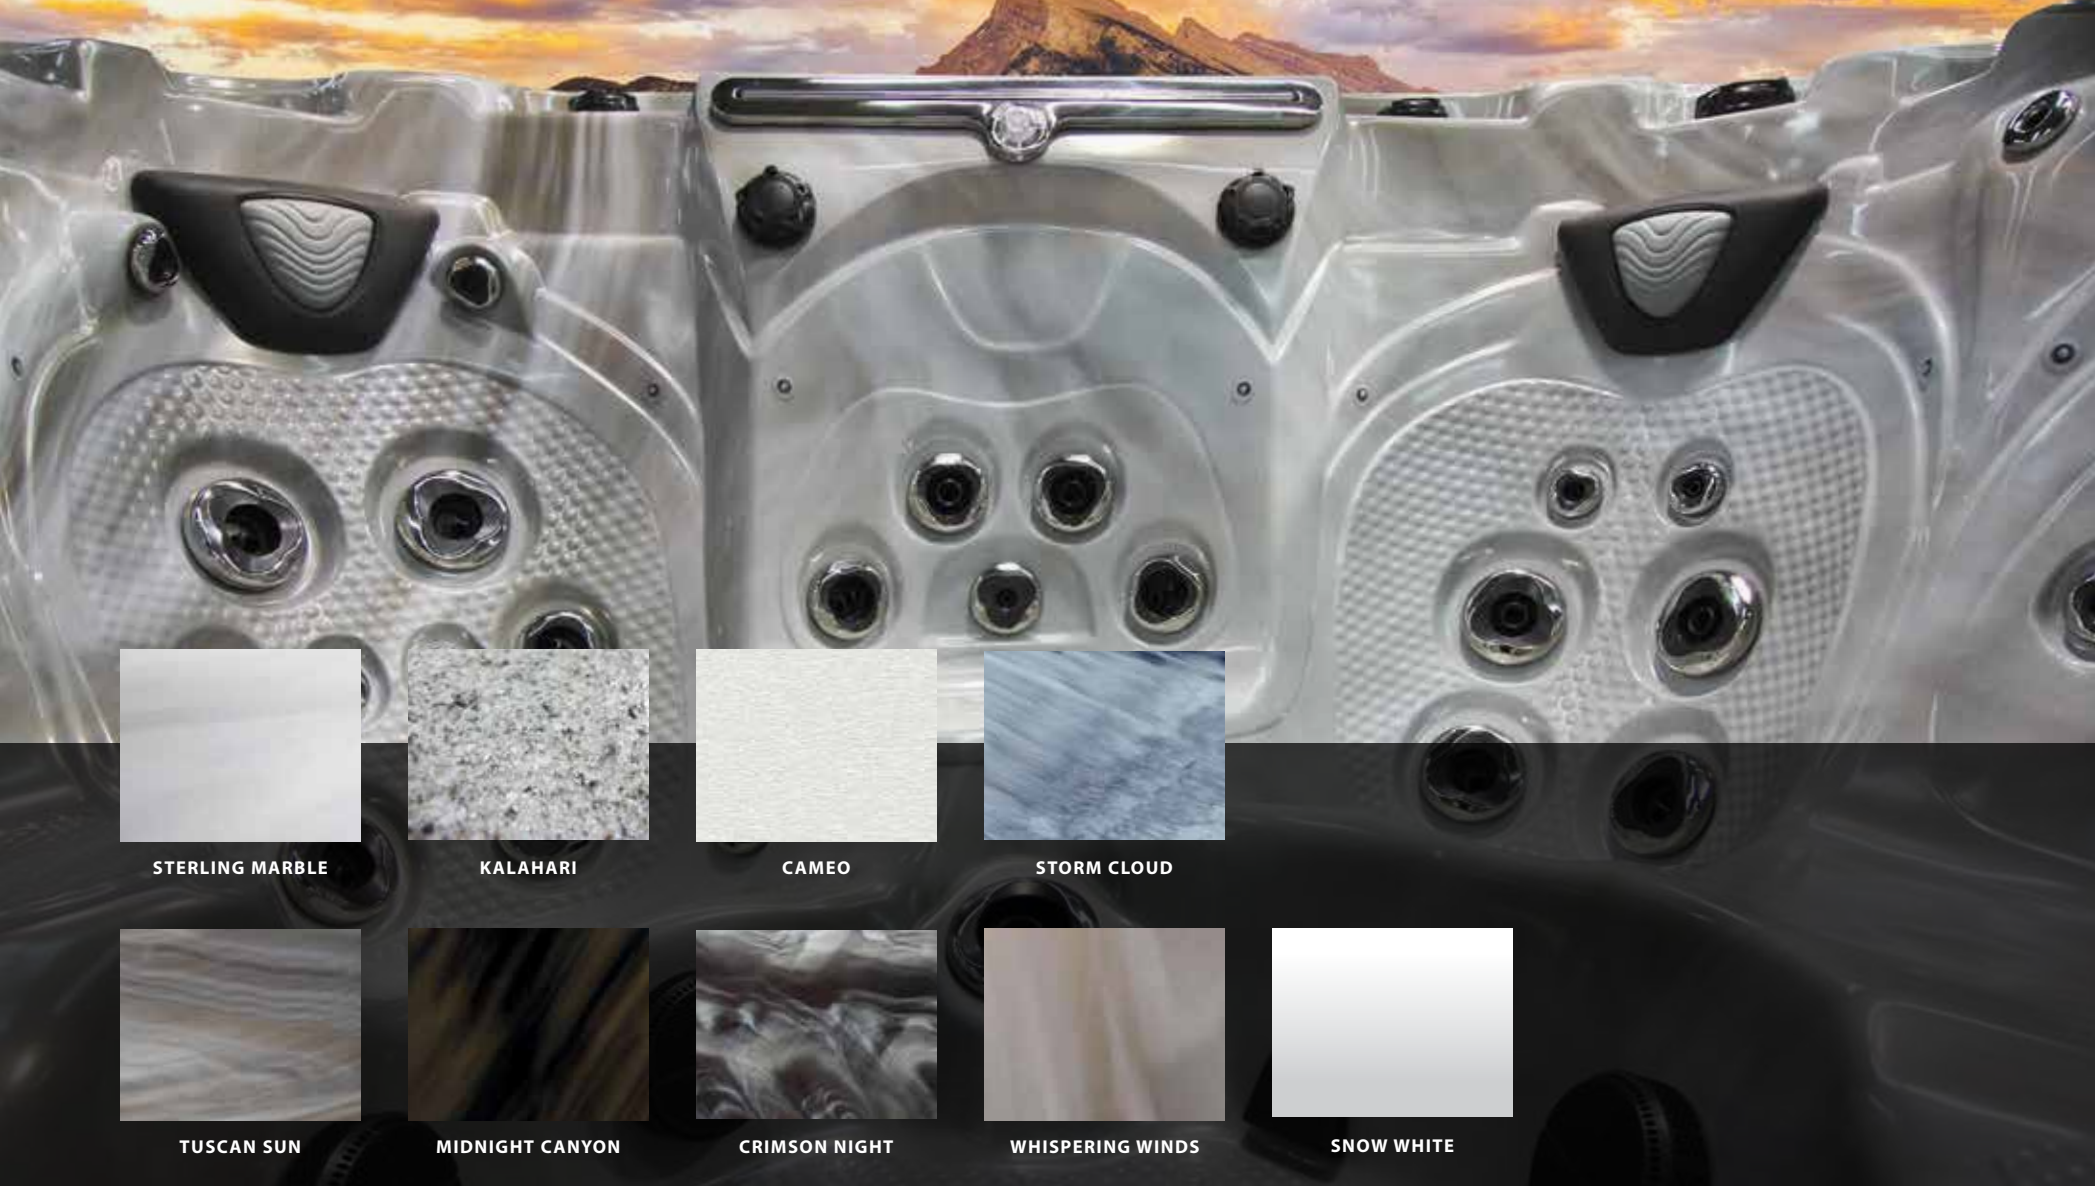

ACRYLIC SHELL COLORS

Built to Last® a Lifetime

We offer only the finest acrylic shells available. Backed by multiple layers of Owens Corning® fiberglass and structurally enforced with angle iron, our acrylic shells are built to last® a lifetime. Our acrylic is also UV resistant and made to endure even the most extreme environments. Our premium acrylic colors have the most stunning combinations of colors and designs. Like your fingerprint or a snowflake, no two are alike. Personalize your spa with our large selection of acrylic colors.

Color swatches printed appearance may be different from actual color. Colors are subject to change and may not be available on all spa models. Please check with your local authorized Coast Spas Dealer for current details.