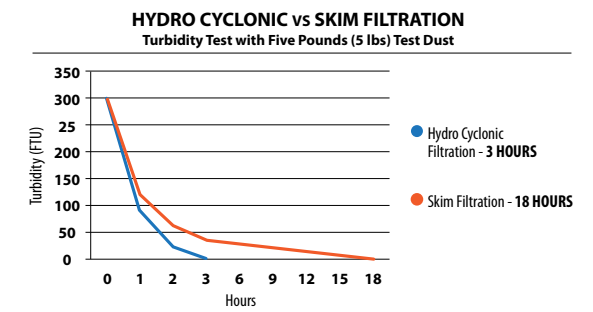

Benefits of Hydro Cyclonic Filtration®

- No Dirty Filter Sitting in the Hot Tub Water with Bathers
- Captured Contaminants will Not Re-Enter the Spa Water
- 20% More Efficient than Skim Filtration Systems
- 83% Faster Than Skim Filtration Systems
- 175 sq.ft. Filter is the Largest Available in a Hot Tub