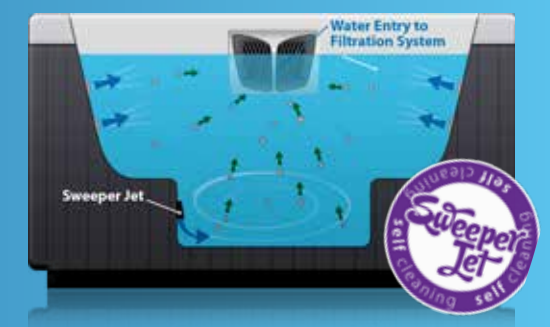

Benefits of Hydro Cyclonic Filtration®

- No Dirty Filter Sitting in the Hot Tub Water with Bathers
- Captured Contaminants will Not Re-Enter the Spa Water
- 20% More Efficient than Skim Filtration Systems
- 83% Faster Than Skim Filtration Systems
- 175 sq.ft. Filter is the Largest Available in a Hot Tub

THE STRONGEST SHELL

Relax. Your Spa is Built with the Strength of the Pink Panther.

Your spa starts its life as a sheet of premium acrylic and then is heated and vacuum-formed to take on the shape of a hot tub. The acrylic shell is then reinforced using high-grade Owens Corning® fiberglass. A team of specialists apply several layers of fiberglass to the shell, then use rollers to compress those layers together. Steel angle iron is then placed onto the compressed layers for additional support in specific structural areas. Additional layers of Owens Corning® fiberglass are then added (*up to 12 layers or more are typical for an average-size Coast Spas Model*) and compressed again by hand to complete the process.

SELF-CLEANING SWEEPER JET

It is inevitable that dirt, sand and other debris will find it's way into your hot tub. It can be brought in on your feet, blown in by the wind or simply fall from the trees or a structure above. Regardless of how it ended up in your hot tub, the last thing you want is for it to stay in your water. Debris will collect over time on the floor of your spa and this is where the Self Cleaning Sweeper Jet really shines. During the filtration cycle the Sweeper Jet is activated and blasts the collected dirt, sand and other debris off the floor to where it can be drawn into the filtration system.